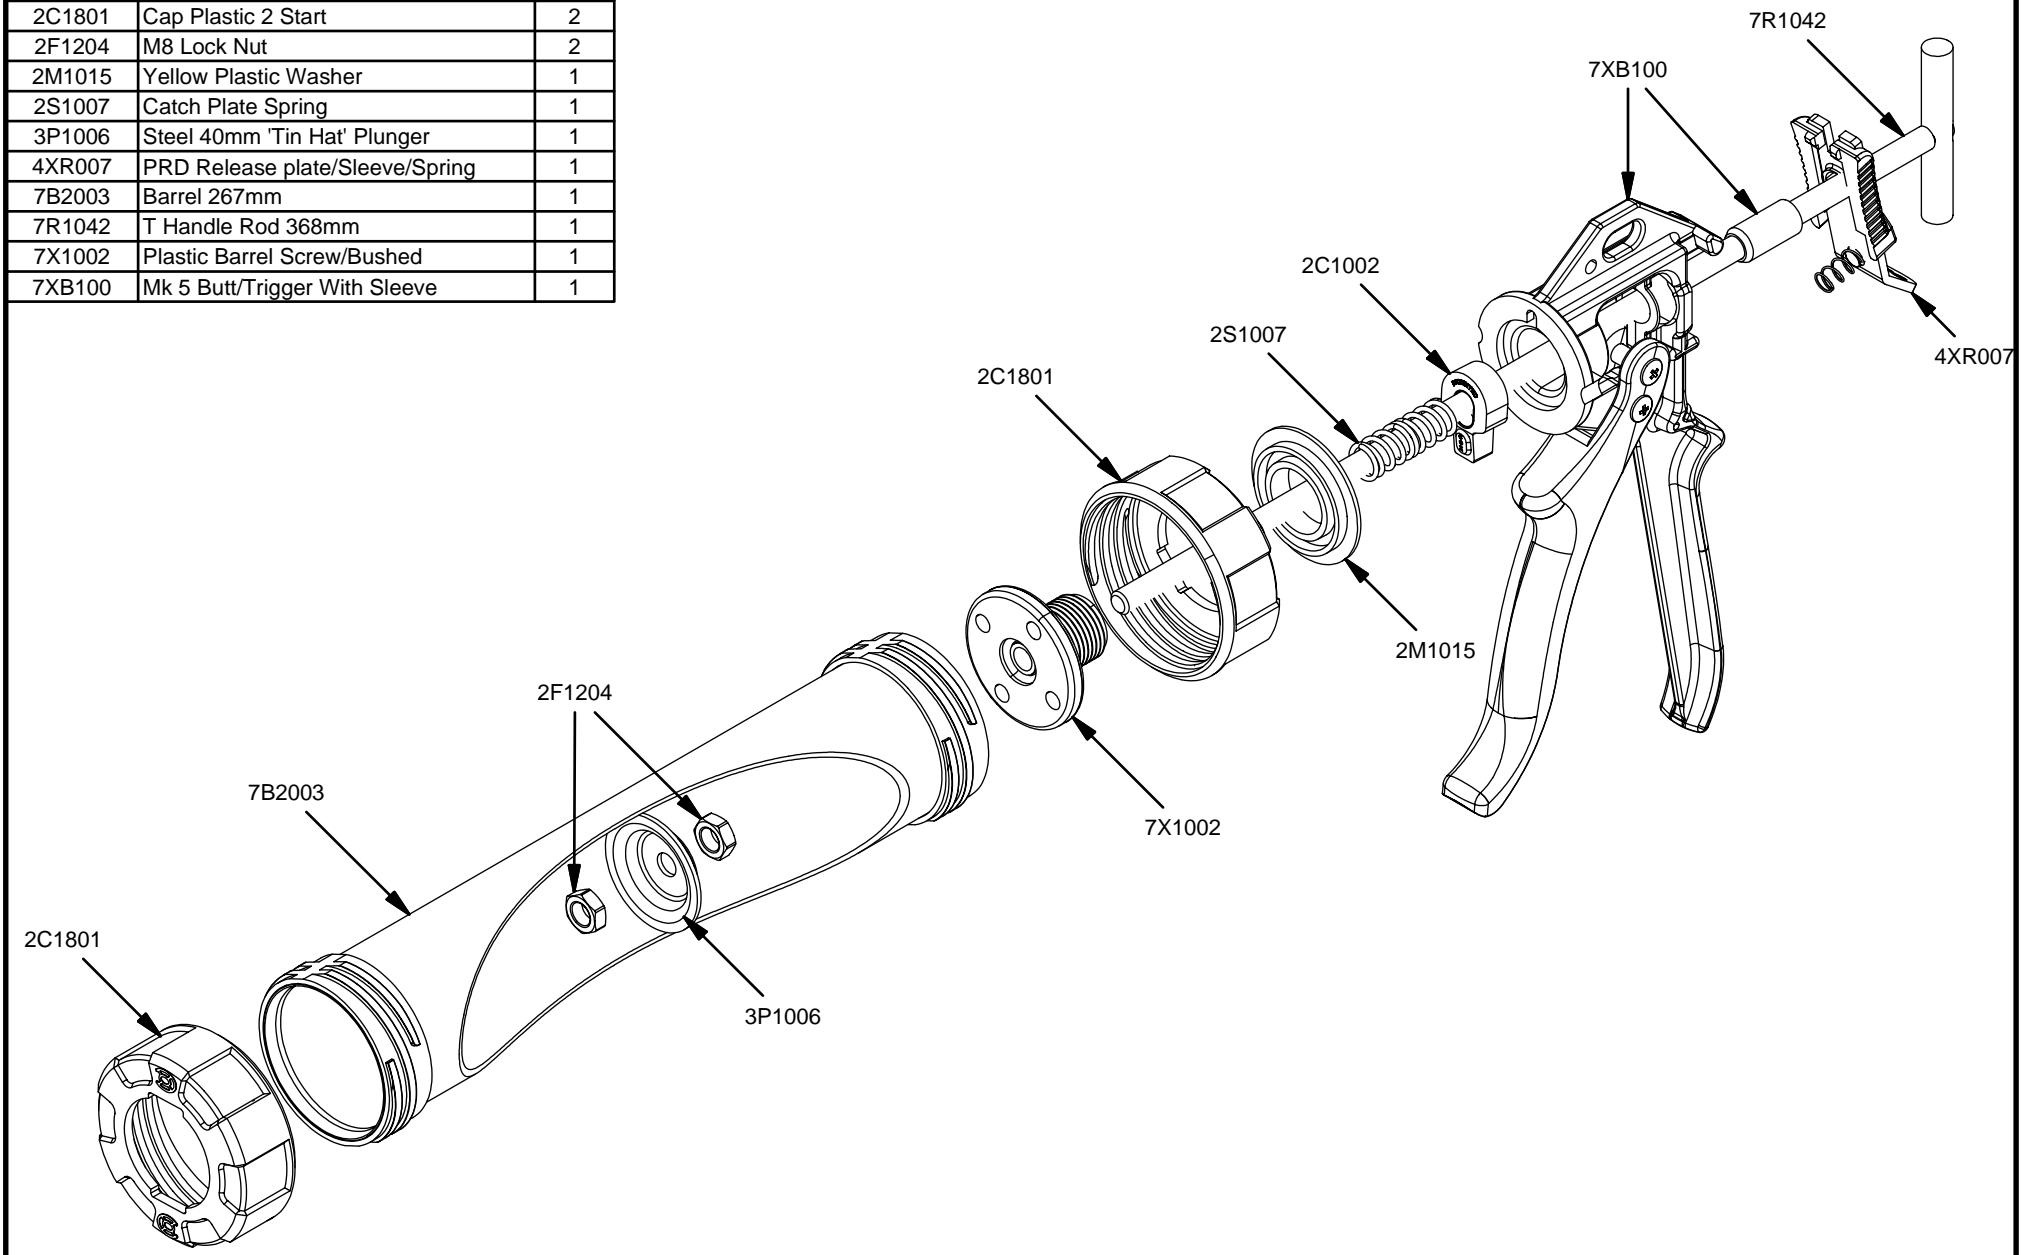

Parts List		
STOCK No	DESCRIPTION	QTY
2C1002	Mk5 Catch Plate	1
2C1801	Cap Plastic 2 Start	2
2F1204	M8 Lock Nut	2
2M1015	Yellow Plastic Washer	1
2S1007	Catch Plate Spring	1
3P1006	Steel 40mm 'Tin Hat' Plunger	1
4XR007	PRD Release plate/Sleeve/Spring	1
7B2003	Barrel 267mm	1
7R1042	T Handle Rod 368mm	1
7X1002	Plastic Barrel Screw/Bushed	1
7XB100	Mk 5 Butt/Trigger With Sleeve	1